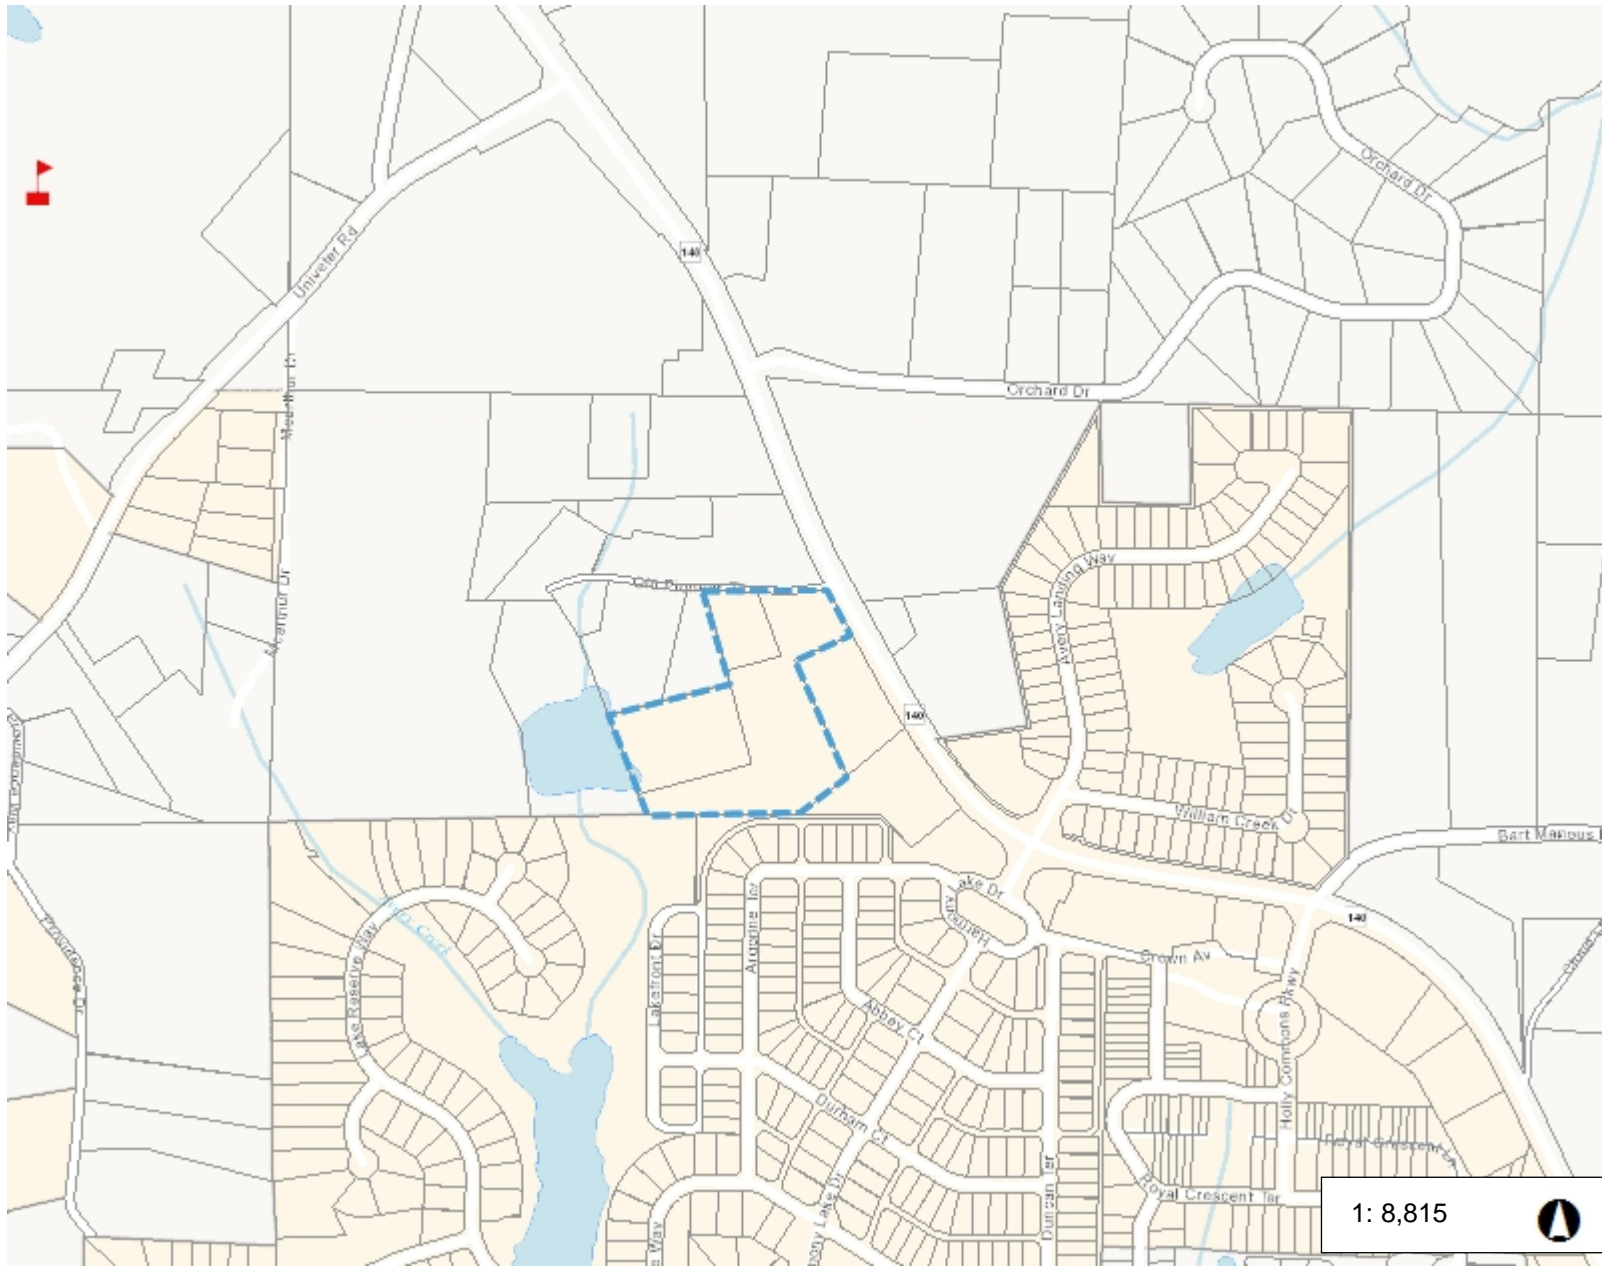

Cherokee County, GA

Legend

- Parcels
- Schools
- Churches
- World Street Map

Notes

1,469.1 0 734.55 1,469.1 Feet

This map is a user generated static output from an Internet mapping site and is for reference only. Data layers that appear on this map may or may not be accurate, current, or otherwise reliable.

THIS MAP IS NOT TO BE USED FOR NAVIGATION